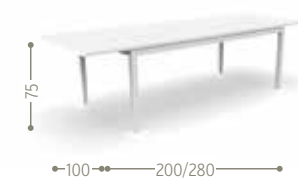

 34,0 |
  unit 1 0.23 mc |
  |
  x8 |
  |
 

A9

A12

EXTENDING DINING TABLE 200/280 / CODE: ADM200

 45,0 |
  unit 1 0.33 mc |
  |
  x10 |
  |
 

A9

A12

DINING ARMCHAIR / CODE: ADMPP