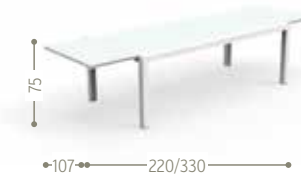

COFFEE TABLE XL / CODE: TUCLTC

COFFEE TABLE D45 / CODE: TUCTC2

COFFEE TABLE H60 / CODE: TUCTC3

SERVING TRAY / CODE: TUCAC1

LIVING SOFA / CODE: TUCDIV

EXT.DINING TABLE 220/330 / CODE: TUCTP

LIVING ARMCHAIR / CODE: TUCPL