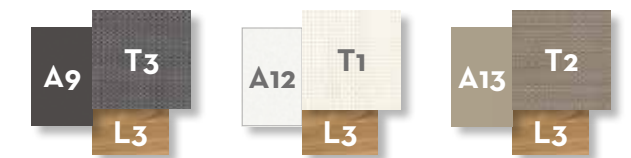

#Timbercollection

Finishing

Aluminium frame

Textilene seat

Wood table top

teak

EXTENDING DINING TABLE 156/214 / CODE: TMT156

DINING ARMCHAIR / CODE: TIMPP