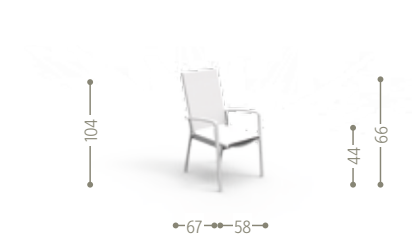

ABS ARMCHAIR / CODE: CRCPP2

#Ladycollection

#Ladycollection

Finishing

Aluminium frame

Textilene cushion/seat

RECLINER SUNBED / CODE: LDYLET

RECLINER ARMCHAIR / CODE: LDYPR