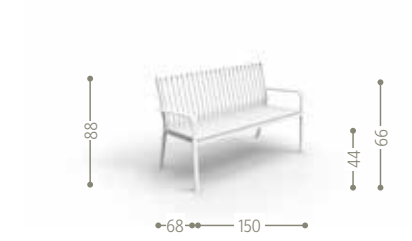

POUF / CODE: LDYPUF