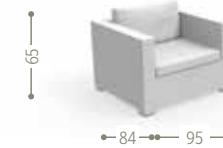

COFFEE TABLE XL / CODE: TUCLTC

COFFEE TABLE D45 / CODE: TUCTC2

COFFEE TABLE H60 / CODE: TUCTC3

SERVING TRAY / CODE: TUCAC1

LIVING SOFA / CODE: TUCDIV

EXT.DINING TABLE 220/330 / CODE: TUCTP

LIVING ARMCHAIR / CODE: TUCPL