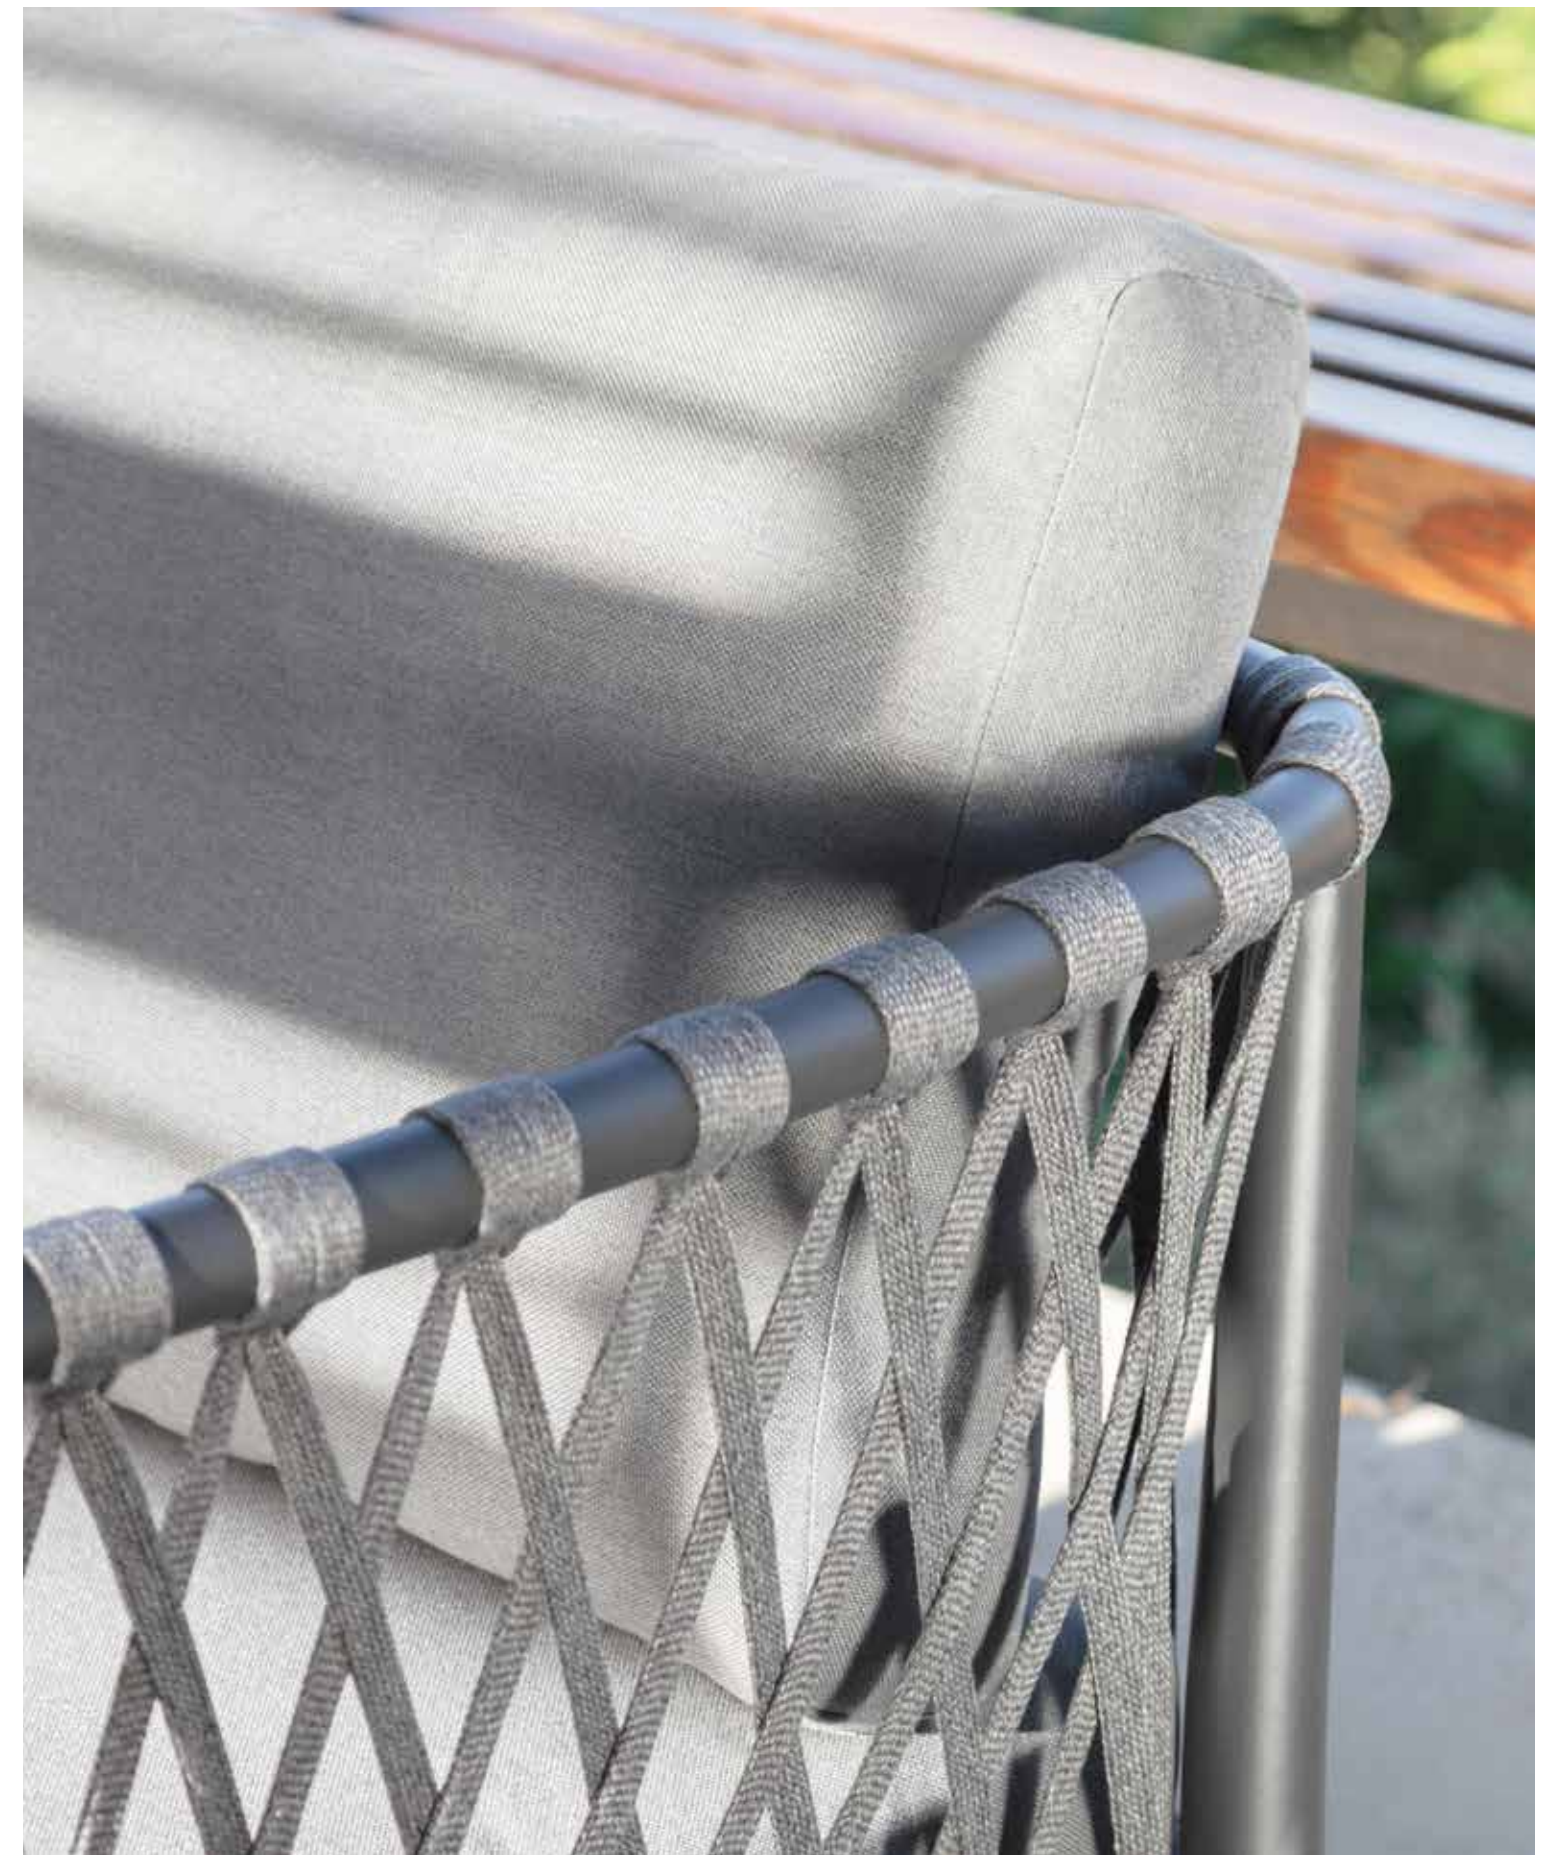

#Sofycollection

#Sofycollection

living armchair
white frame
rope & cushion in light grey colour
deco in twill red colour

#Sofycollection

Finishing

Aluminium frame

Fabric cushions

Syntetic rope