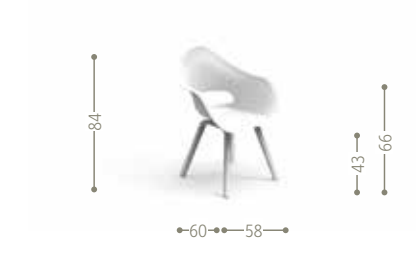

ABS ARMCHAIR / CODE: CRCPP2