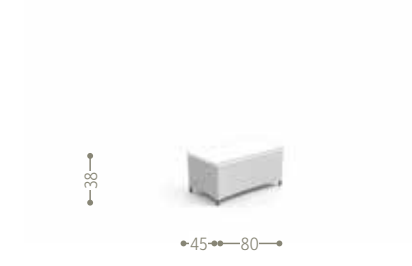

#Easycollection

Finishing

Aluminium frame .....

Textilene seat/covering