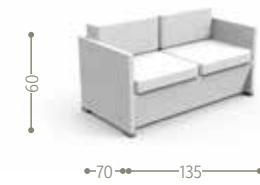

SOFA / CODE: MCADIV

LIVING ARMCHAIR / CODE: MCAPL