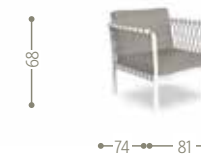

COFFEE TABLE H45 / CODE: SOFTC1