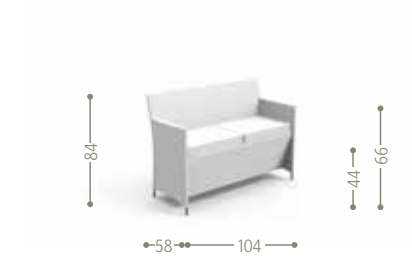

EXT. DINING TABLE 200/300 / CODE: MCATP3

ARMCHAIR / CODE: MCAPP

#Easycollection

#Easycollection

Finishing

Aluminium frame

Textilene seat/covering

SOFA / CODE: ESYDIV