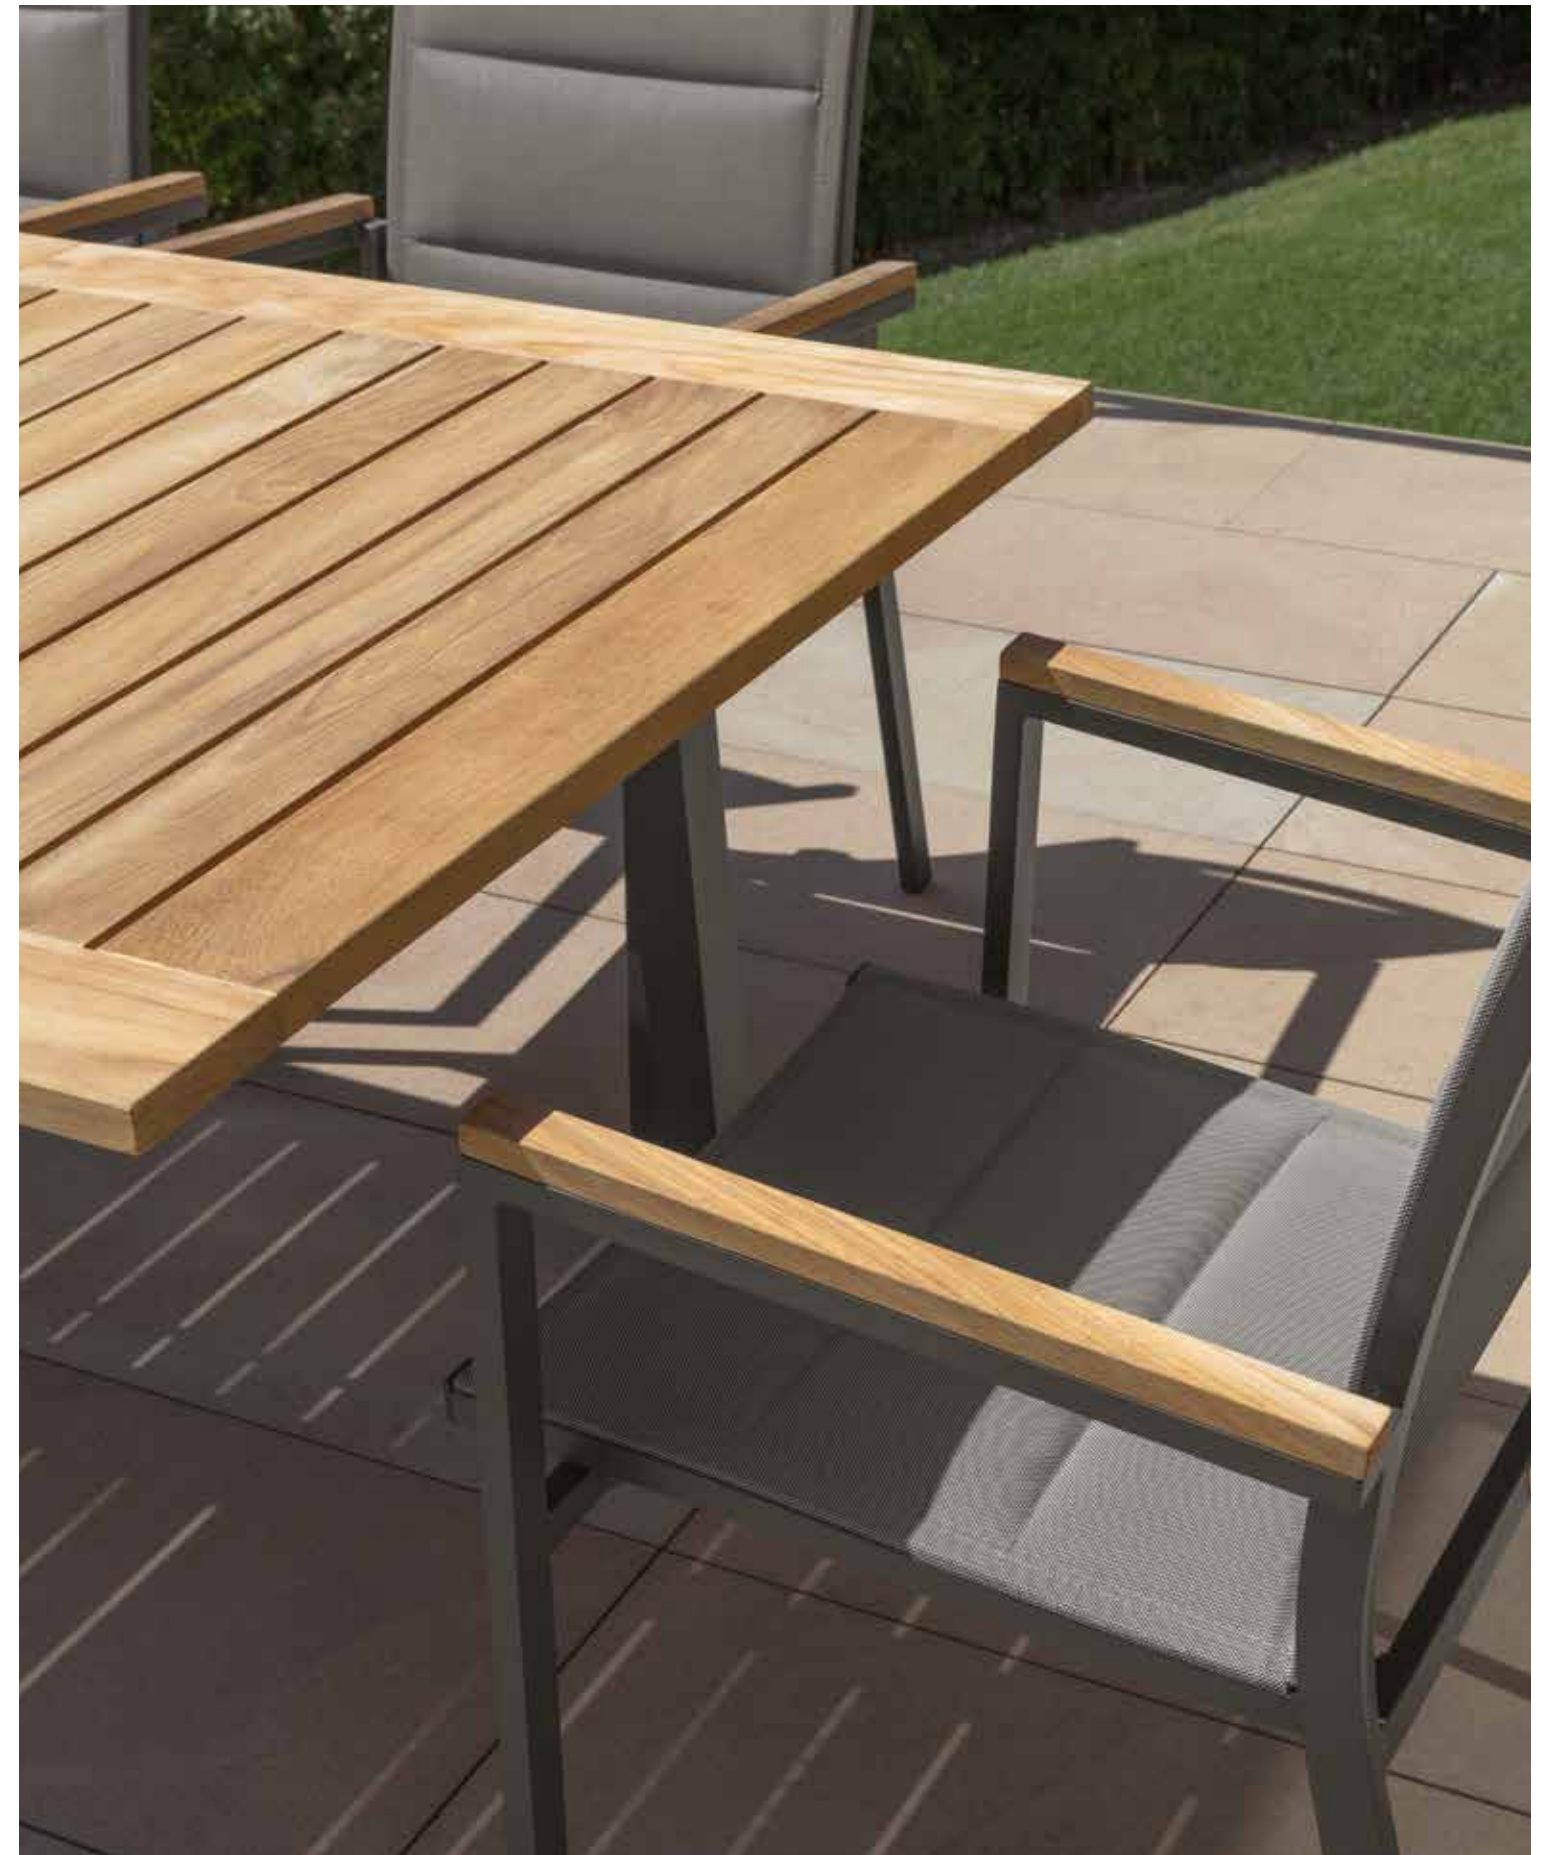

SOFA / CODE: STPDIV

LIVING ARMCHAIR / CODE: STPPL

COFFEE TABLE / CODE: STPTC1

SUNBED / CODE: STPLET

#Timbercollection

#Timbercollection

dining table 200/280 & dining armchair
white frame
textilene in white colour
teak table top