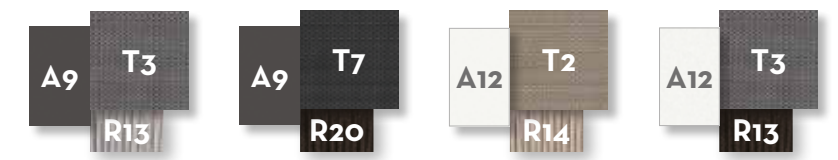

Aluminium frame

Syntetic rope

Textilene seat covering

SOFA / CODE: KEYDIV

LIVING ARMCHAIR / CODE: KEYPL

DINING ARMCHAIR / CODE: KEYPP

COFFEE TABLE / CODE: KEYTC

COFFEE TABLE / CODE: KEYTC2