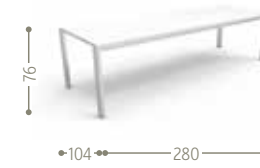

#Chiccollection

Finishing

Aluminium frame

Textilene seat/covering

Glass top glossy