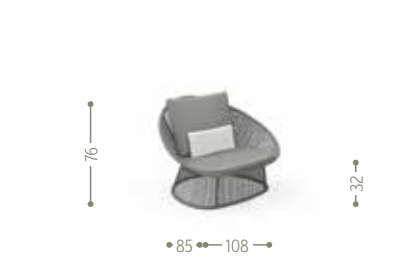

COFFEE TABLE H33 / CODE: ROPTC33