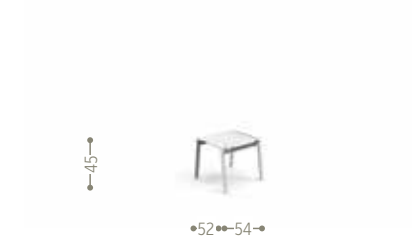

#Ladycollection

Finishing

Aluminium frame .....

Textilene cushion/seat