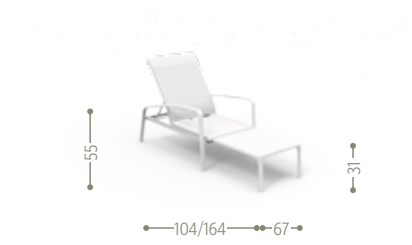

ABS ARMCHAIR / CODE: CRCPP2

#Ladycollection

#Ladycollection

Finishing

Aluminium frame

Textilene cushion/seat

RECLINER SUNBED / CODE: LDYLET

RECLINER ARMCHAIR / CODE: LDYPR