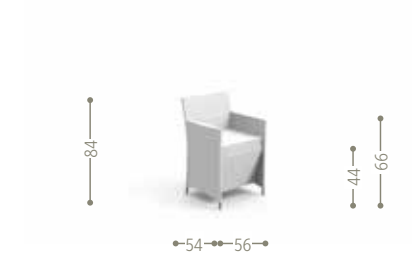

COFFEE TABLE / CODE: ESYTC