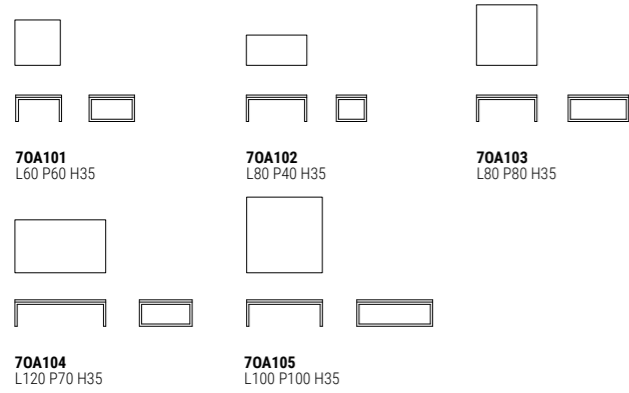

Oak

Design **Studio Marelli** 2009

Server

Design **Studio Marelli** 2009

marelli Coffe and Dining Tables Catalogue | 190

Tavoli Tables

Top: rovere massello, spessore 30 mm.
Base: rovere massello, sezione 30 mm.
Top: solid oak wood, 30 mm thick.
Base: solid oak wood, section 30 mm.

Finiture Finishes

Rovere
Oak

Code

Cherry stained oak **OPR1**   Wengé stained oak **OPR2**   Walnut stained oak **OPR3**   Natural oak **OPR4**   Black stained oak **OPR5**   Cherry Milano stained oak **OPR6**

Code

Tobacco stained oak **OPR8**   Grey taupe stained oak **OPR9**   Whitened oak **OPR10**   Charcoal stained oak **OPR11**   Mahogany stained oak **OPR12**   Moka matt stained oak **OPR15**