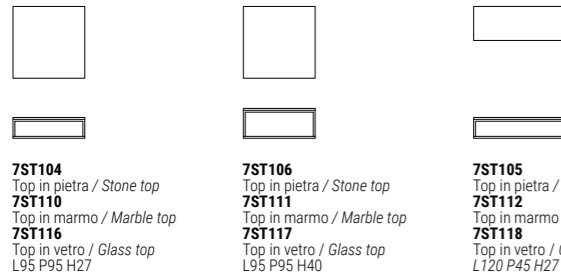

Stone

Design **Studio Marelli** 2009

Tavoli Tables

7ST102
Top in pietra / Stone top
7ST108
Top in marmo / Marble top
7ST114
Top in vetro / Glass top
L35 P35 H50

7ST103
Top in pietra / Stone top
7ST109
Top in marmo / Marble top
7ST115
Top in vetro / Glass top
L35 P35 H40

Top: marmo o pietra, spessore 20 mm
Base: rovere impiallacciato, sezione 30 mm
Top: marble or stone, 20 mm thick
Base: oak veneer smal table, section 30 mm

Top: vetro extralight temperato, spessore 6 mm
Base: rovere impiallacciato, sezione 30 mm
Top: extralight tempered glass, 6 mm thick
Base: oak veneer, section 30 mm

7ST104
Top in pietra / Stone top
7ST110
Top in marmo / Marble top
7ST116
Top in vetro / Glass top
L95 P95 H27

7ST106
Top in pietra / Stone top
7ST111
Top in marmo / Marble top
7ST117
Top in vetro / Glass top
L95 P95 H40

7ST105
Top in pietra / Stone top
7ST112
Top in marmo / Marble top
7ST118
Top in vetro / Glass top
L120 P45 H27

Finiture Finishes

Code
White Carrara marble **OPP1**
Black Marquina marble **OPP2**
Brown Emperador marble **OPP3**
Calacatta gold marble **OPP7**
Black and gold marble **OPP9**
Perfetto brown marble **OPP10**
Grey Stone marble **OPP11**

Code
Guatemala green marble **OPP12**
Velvet brown marble **OPP13**
Grey Serena stone **OPP4**
Beige Brera stone **OPP5**

Code
Cherry stained oak **OPR1**
Wengé stained oak **OPR2**
Walnut stained oak **OPR3**
Natural oak **OPR4**
Black stained oak **OPR5**
Cherry Milano stained oak **OPR6**

Code
Tobacco stained oak **OPR8**
Grey taupe stained oak **OPR9**
Whitened oak **OPR10**
Charcoal stained oak **OPR11**
Mahogany stained oak **OPR12**
Oak painted in RAL Classic colours **OPR14**
Moka matt stained oak **OPR15**

Code
RAL 9016 traffic white back-painted glass **OPV3**
RAL 9017 traffic black back-painted glass **OPV4**
RAL 7044 silk grey back-painted glass **OPV5**