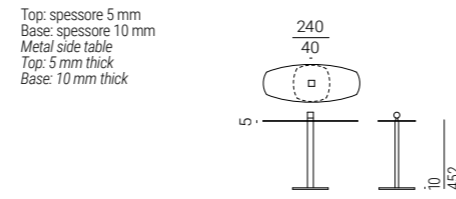

Leaf

Design **Studio Marelli** 2009

marelli Coffe and Dining Tables Catalogue | 126

Tavoli
Tables

7LE101
Server in metallo
Metal server
L64 P25 H51