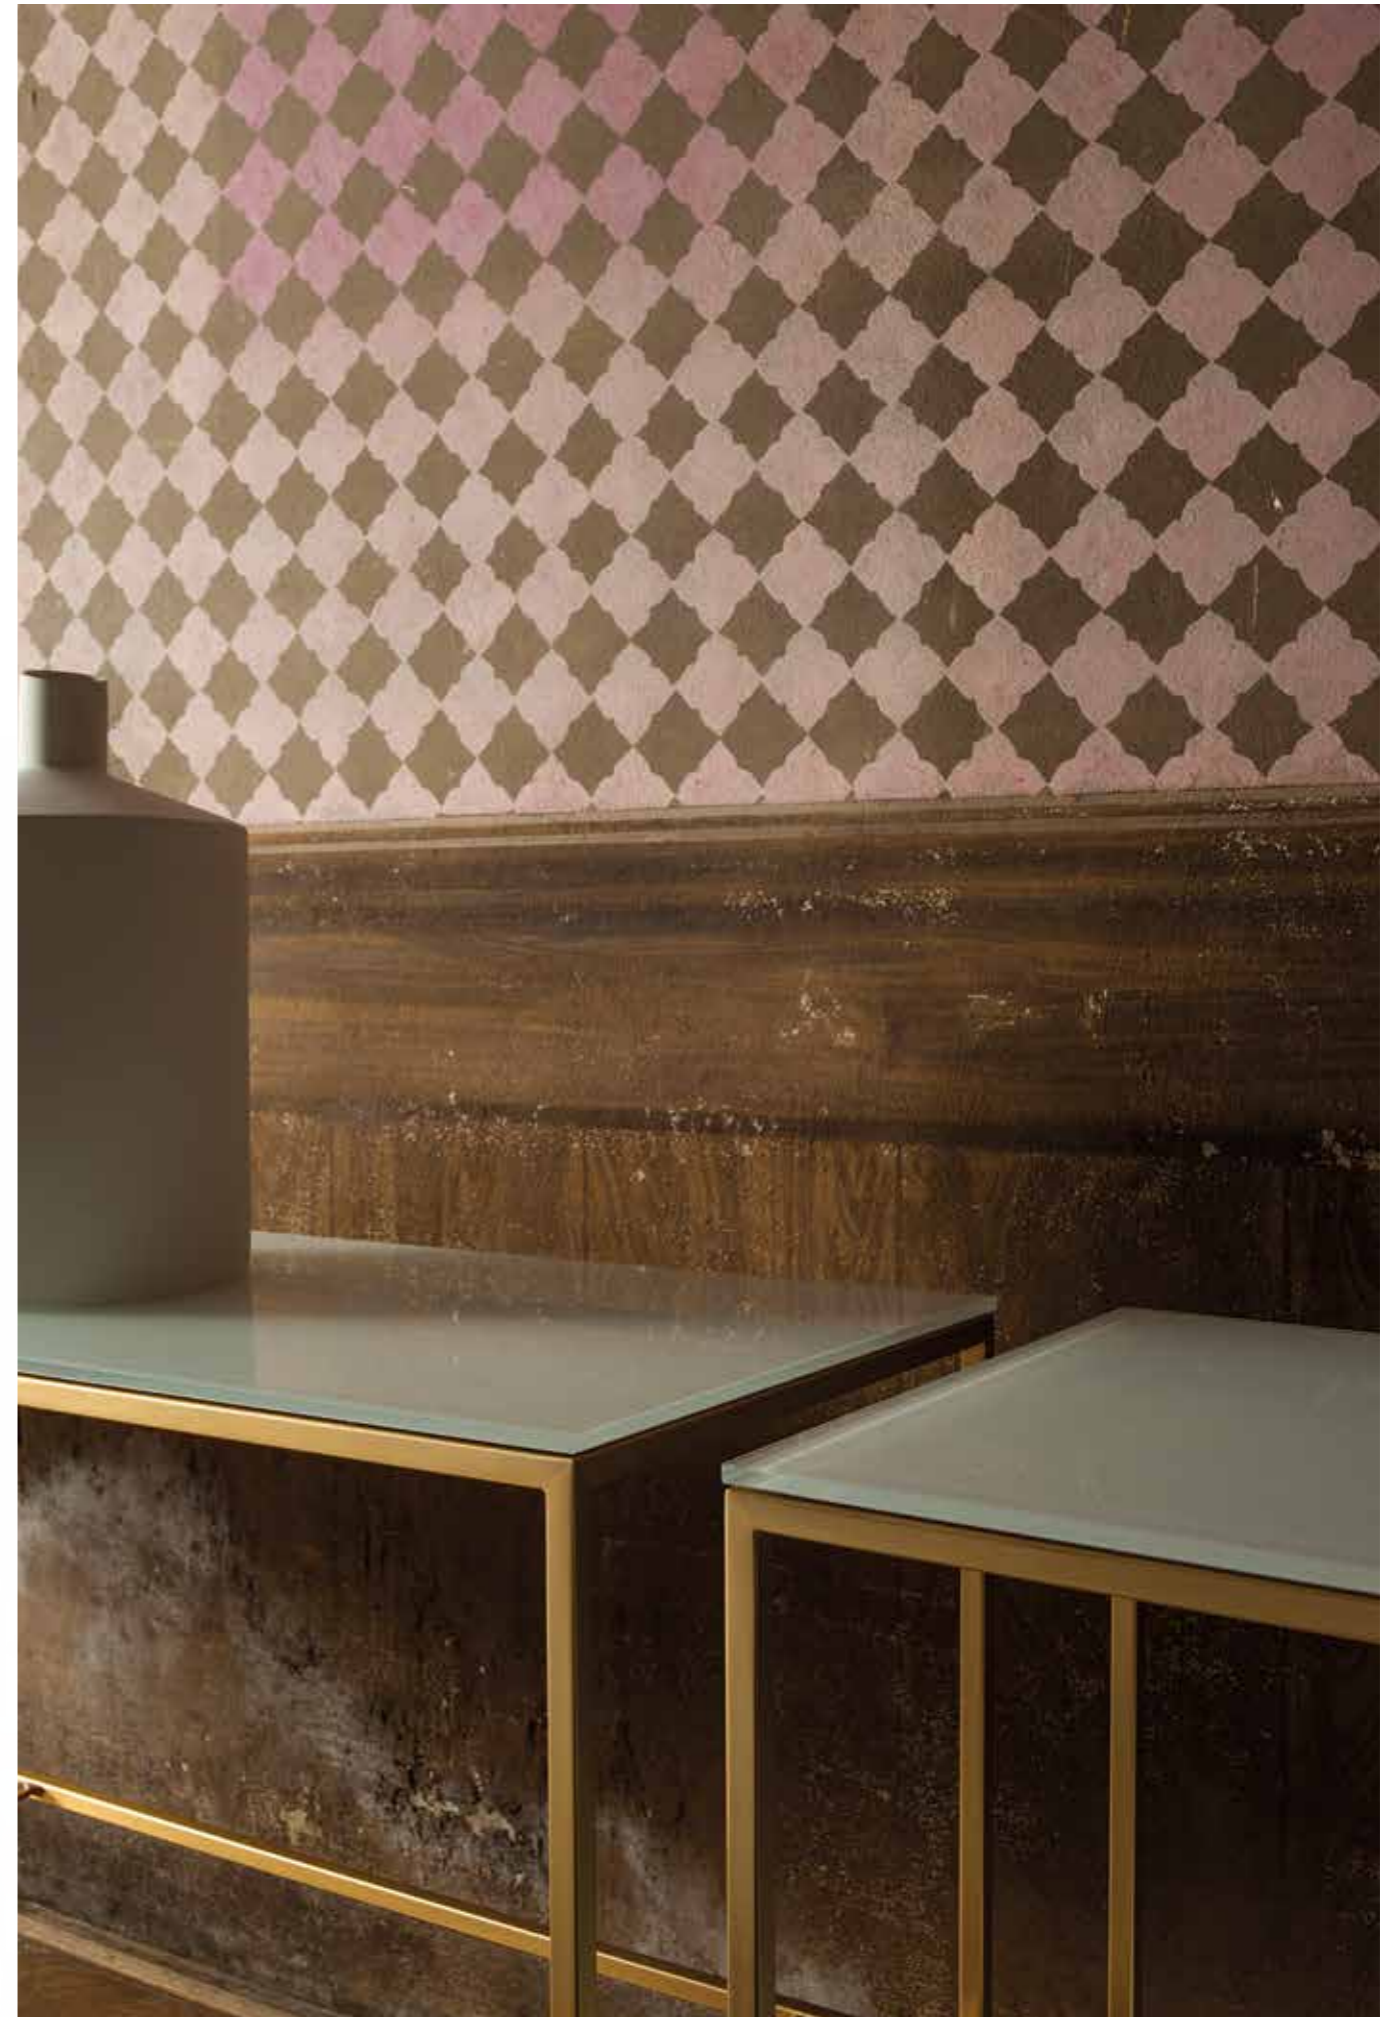

FRAME
7FR104 coffee table ø cm 100x28h
7FR108 consolle cm 160x40x70h
Base: OPM13 antique brass brushed metal
Top: OPV3 RAL 9016 traffic white back-painted glass