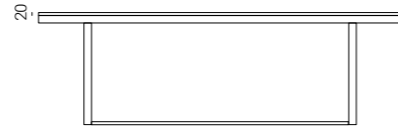

Top: marmo, spessore 20 mm
Base: metallo spessore 5 mm
Top: marble, 6 mm thick
Base: metal, 5 mm thick