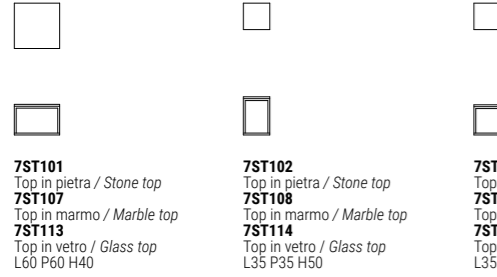

Stone

Design **Studio Marelli** 2009

Tavoli Tables

7ST102
Top in pietra / Stone top
7ST108
Top in marmo / Marble top
7ST114
Top in vetro / Glass top
L35 P35 H50

7ST103
Top in pietra / Stone top
7ST109
Top in marmo / Marble top
7ST115
Top in vetro / Glass top
L35 P35 H40

Top: marmo o pietra, spessore 20 mm
Base: rovere impiallacciato, sezione 30 mm
Top: marble or stone, 20 mm thick
Base: oak veneer smal table, section 30 mm

Top: vetro extralight temperato, spessore 6 mm
Base: rovere impiallacciato, sezione 30 mm
Top: extralight tempered glass, 6 mm thick
Base: oak veneer, section 30 mm