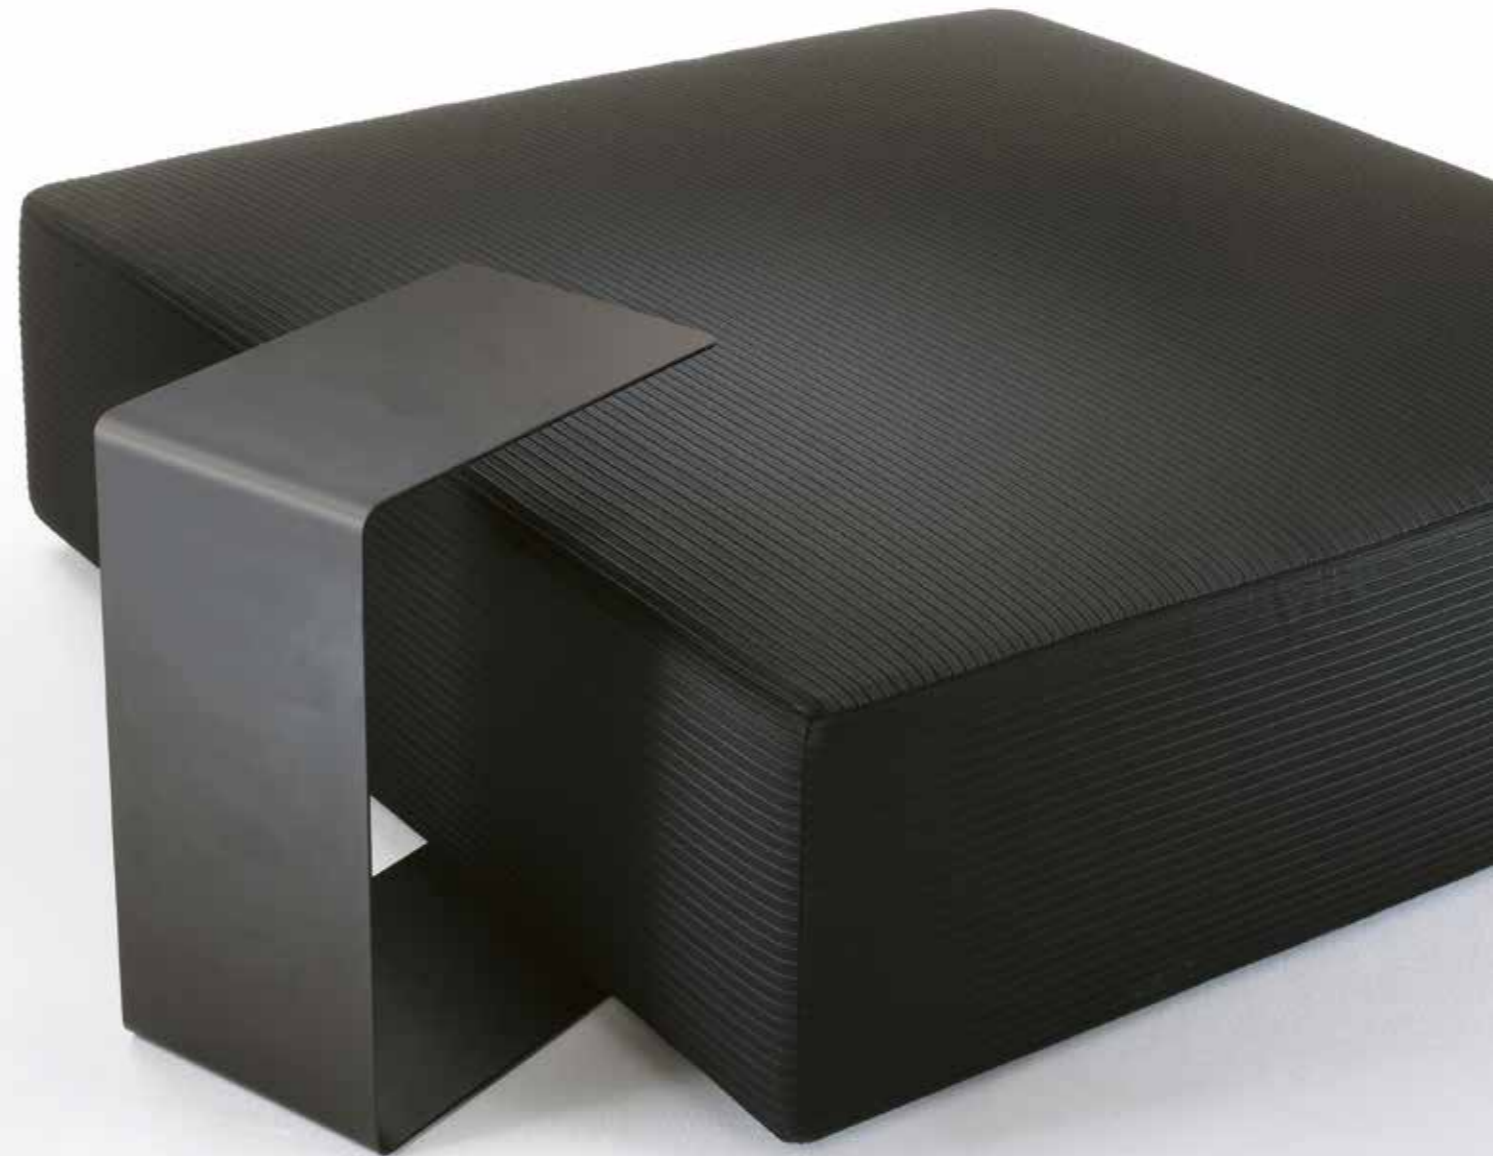

MINI
9TX159 cm 50x36x58h
9TX160 cm 25x40x50h
OPM6 RAL 9017 traffic black painted metal